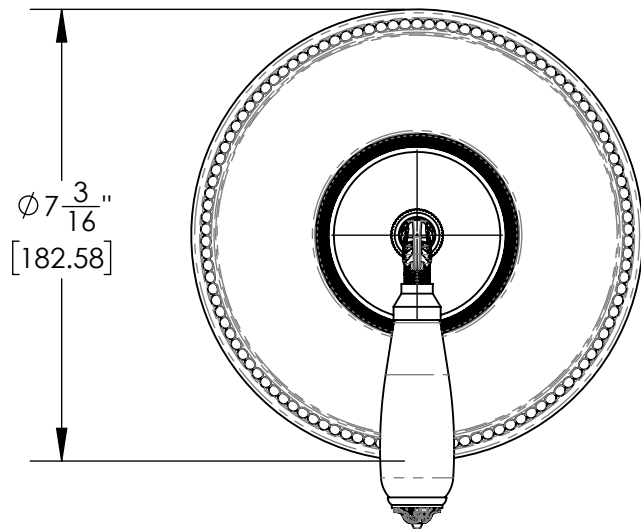

www.phylrich.com

1261 Logan Avenue, Costa Mesa, California 92626.
Phone: 714.361.4800 Fax: 714.617.3120

Rev-

CODES & STANDARDS

ASME A112.181/ CSA B1251, ASME 112.18.2/ CSA B125.2, ANSI NSF, CEC

WARRANTY

Mechanical Warranty: 10 Years from date of purchase.
Finish Warranty: See catalog for further information.