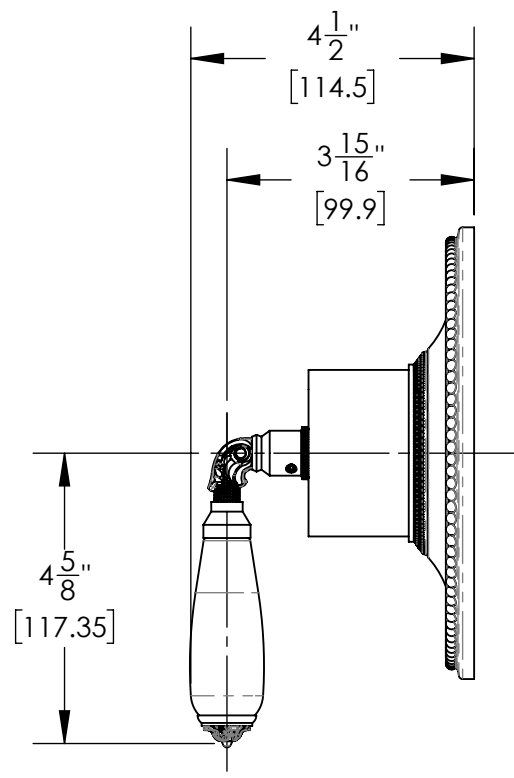

TH338F

■ **PRODUCT FEATURES**

- Style: Traditional
- Collection: Valencia
- Temperature Controlled Pressure Balance
- Green Marble Lever Handle
-
-

■ **TECHNICAL DETAILS**

ADA Compliance: Yes
 Access Hole Diameter: 5"
 Handle Turn Angle: 115°
 Installation Type: Wall Mounted
 Primary Material: Brass
 Valve Material: Ceramic

■ **PRODUCT DIMENSIONS**

www.phylrich.com

1261 Logan Avenue, Costa Mesa, California 92626.
 Phone: 714.361.4800 Fax: 714.617.3120

Rev-

CODES & STANDARDS

ASME A112.181/ CSA B1251, ASME 112.18.2/ CSA B125.2, ANSI NSF, CEC