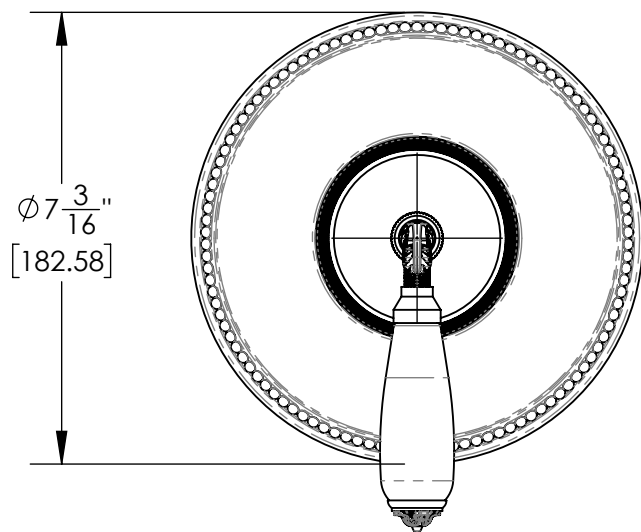

www.phylrich.com

1261 Logan Avenue, Costa Mesa, California 92626.
Phone: 714.361.4800 Fax: 714.617.3120

Rev-

CODES & STANDARDS

ASME A112.181/ CSA B1251, ASME 112.18.2/ CSA B125.2, ANSI NSF, CEC

WARRANTY

Mechanical Warranty: 10 Years from date of purchase.
Finish Warranty: See catalog for further information.