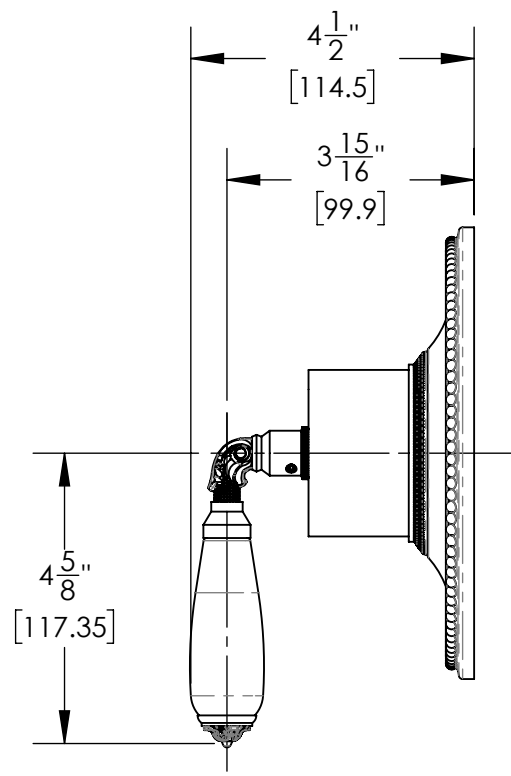

TH338D

■ PRODUCT FEATURES

- Style: Traditional
- Collection: Valencia
- Temperature Controlled Pressure Balance
- Beige Marble Lever Handle
-
-

■ TECHNICAL DETAILS

ADA Compliance: Yes
 Access Hole Diameter: 5"
 Handle Turn Angle: 115°
 Installation Type: Wall Mounted
 Primary Material: Brass
 Valve Material: Ceramic

■ PRODUCT DIMENSIONS

www.phylrich.com

1261 Logan Avenue, Costa Mesa, California 92626.
 Phone: 714.361.4800 Fax: 714.617.3120

Rev-

CODES & STANDARDS

ASME A112.181/ CSA B1251, ASME 112.18.2/ CSA B125.2, ANSI NSF, CEC