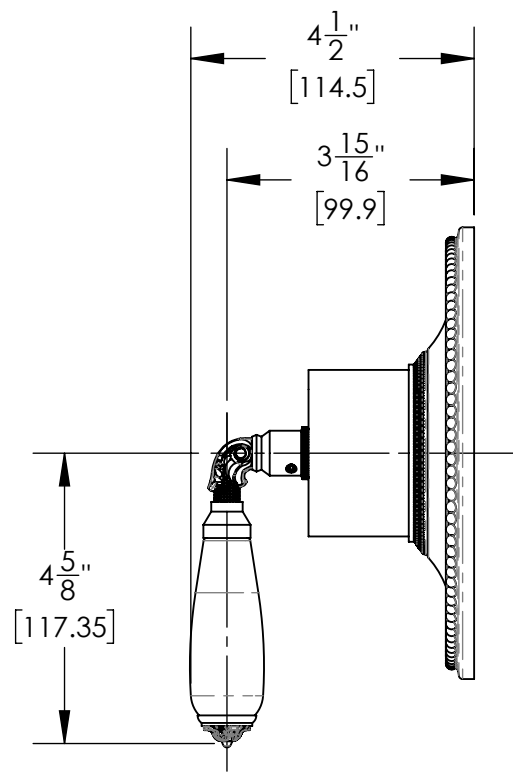

TH338B

■ PRODUCT FEATURES

- Style: Traditional
- Collection: Valencia
- Temperature Controlled Pressure Balance
- White Marble Lever Handle
-
-

■ TECHNICAL DETAILS

ADA Compliance: Yes
 Access Hole Diameter: 5"
 Handle Turn Angle: 115°
 Installation Type: Wall Mounted
 Primary Material: Brass
 Valve Material: Ceramic

■ PRODUCT DIMENSIONS

www.phylrich.com

1261 Logan Avenue, Costa Mesa, California 92626.
 Phone: 714.361.4800 Fax: 714.617.3120

Rev-

CODES & STANDARDS

ASME A112.181/ CSA B1251, ASME 112.18.2/ CSA B125.2, ANSI NSF, CEC