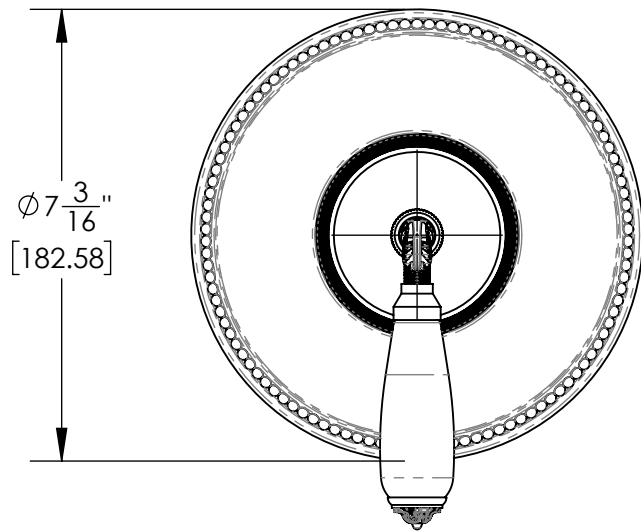

www.phylrich.com

1261 Logan Avenue, Costa Mesa, California 92626.
Phone: 714.361.4800 Fax: 714.617.3120

Rev-

CODES & STANDARDS

ASME A112.181/ CSA B1251, ASME 112.18.2/ CSA B125.2, ANSI NSF, CEC

WARRANTY

Mechanical Warranty: 10 Years from date of purchase.
Finish Warranty: See catalog for further information.