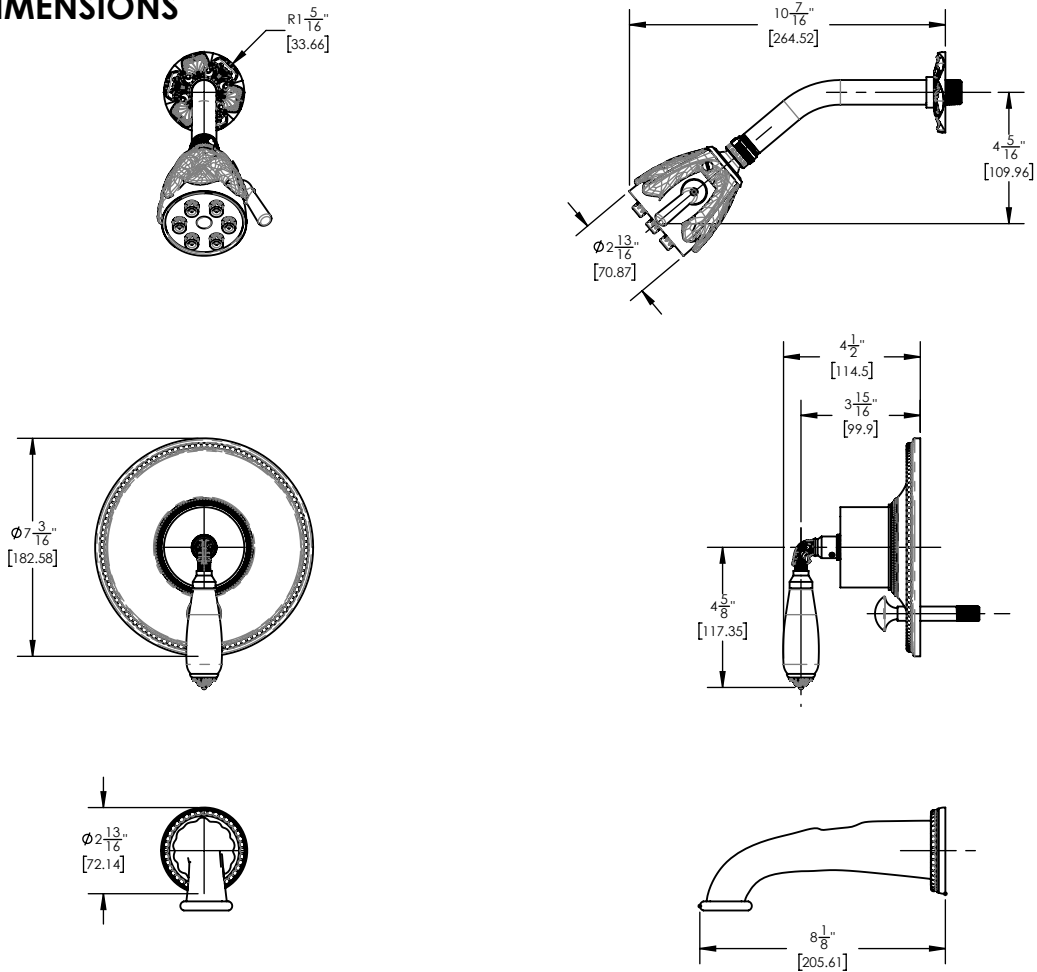

PB2338C

■ **PRODUCT FEATURES**

- Style: Traditional
- Collection: Valencia
- Temperature Controlled By Pressure Balance
- Black Marble Lever Handle
-
-

■ **TECHNICAL DETAILS**

Access Hole Diameter: 5"
 Handle Turn Angle: 115°
 Spout Reach: 8 1/8"
 Connection Type: Female 1/2" NPT Connection
 Installation Type: Wall Mounted
 Primary Material: Brass
 Valve Material: Ceramic
 Shower Flow Restriction: 1.8 gpm
 Spout Flow Restriction: Full Flow
 Water Pressure Maximum: 85 PSI
 Water Pressure Minimum: 20 PSI
 Water Pressure Recommended: 60 PSI

■ **PRODUCT DIMENSIONS**

www.phylrich.com

1261 Logan Avenue, Costa Mesa, California 92626.
 Phone: 714.361.4800 Fax: 714.617.3120

CODES & STANDARDS

ASME A112.181/ CSA B1251, ASME 112.18.2/ CSA B125.2, ANSI NSF, CEC