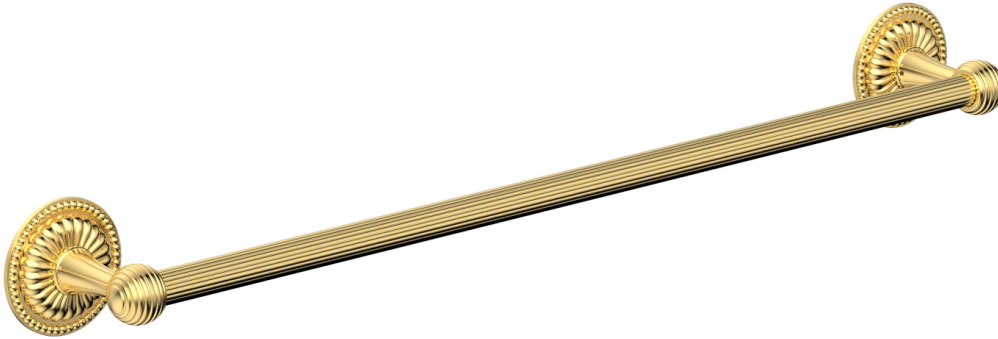

KPG70

■ **PRODUCT FEATURES**

- Style: Baroque
- Collection: Georgian & Barcelona

■ **TECHNICAL DETAILS**

ADA Compliance: No
Installation Type: Wall Mounted
Primary Material: Brass

■ **PRODUCT DIMENSIONS**

www.phylrich.com