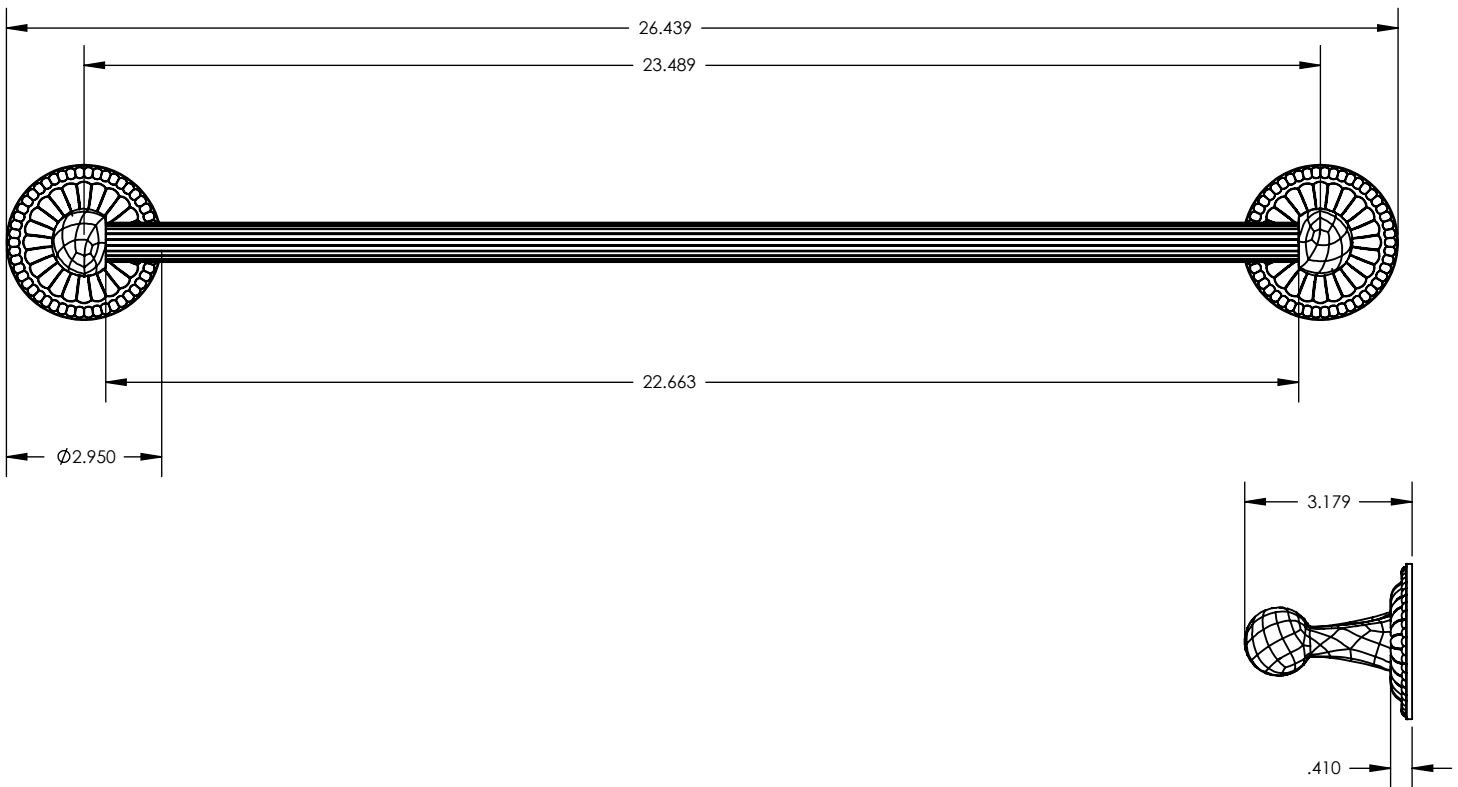

KPG70

■ **PRODUCT FEATURES**

- Style: Baroque
- Collection: Georgian & Barcelona

■ **TECHNICAL DETAILS**

ADA Compliance: No
Installation Type: Wall Mounted
Primary Material: Brass

■ **PRODUCT DIMENSIONS**

www.phylrich.com

1261 Logan Avenue, Costa Mesa, California 92626.
Phone: 714.361.4800 Fax: 714.617.3120

ASME A112.181/ CSA B1251, ASME 112.18.2/ CSA B125.2, ANSI NSF, CEC

CODES & STANDARDS

WARRANTY

Mechanical Warranty: 10 Years from date of purchase.
Finish Warranty: See catalog for further information.