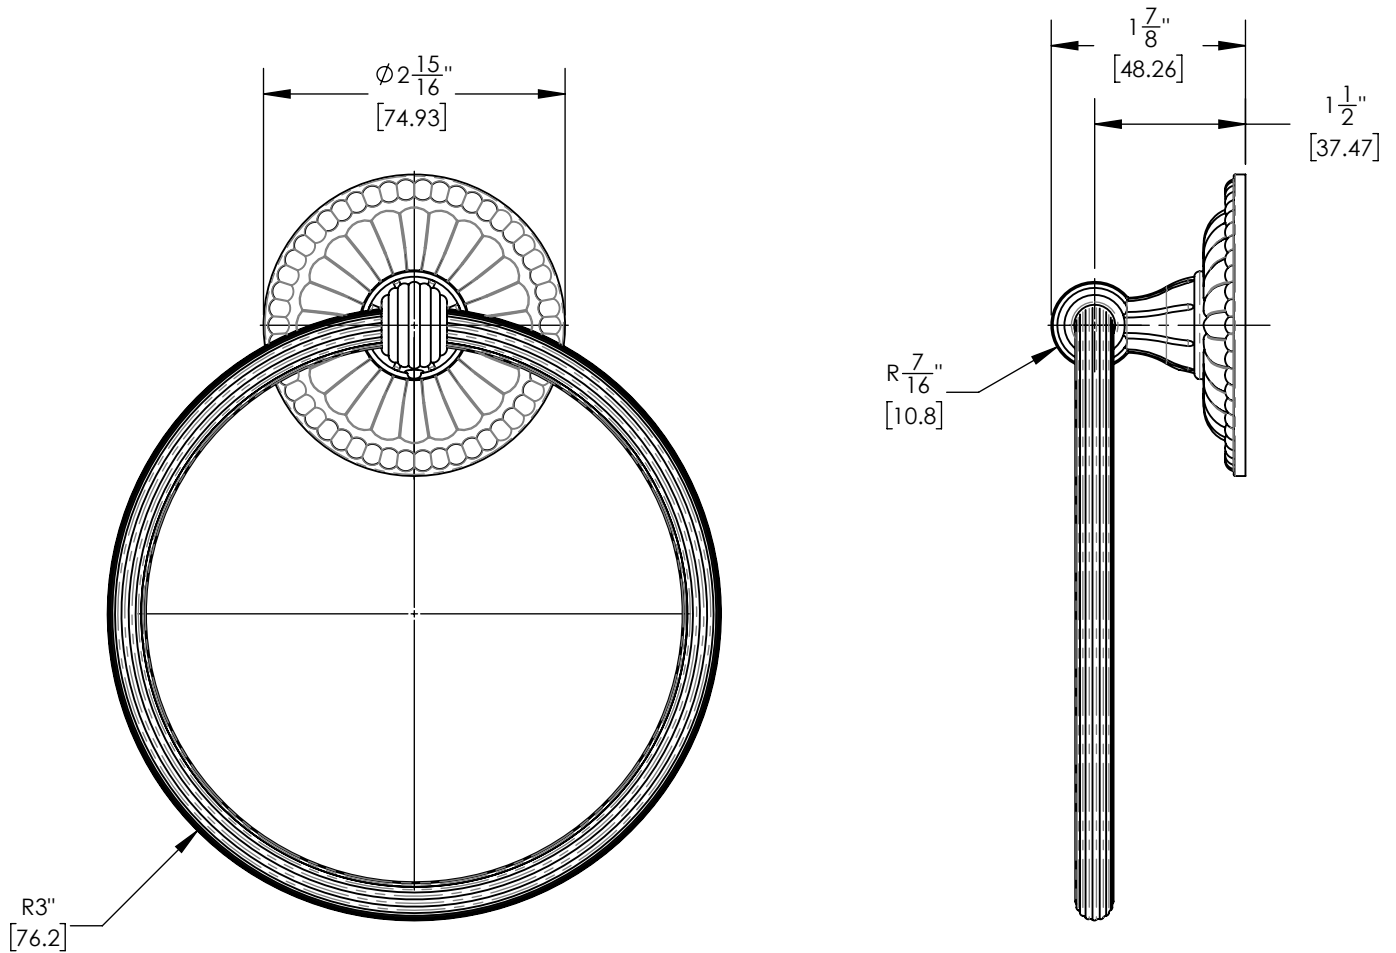

KPG40

■ **PRODUCT FEATURES**

- Style: Baroque
- Collection: Georgian & Barcelona

■ **TECHNICAL DETAILS**

ADA Compliance: No  
 Installation Type: Wall Mounted  
 Primary Material: Brass

■ **PRODUCT DIMENSIONS**