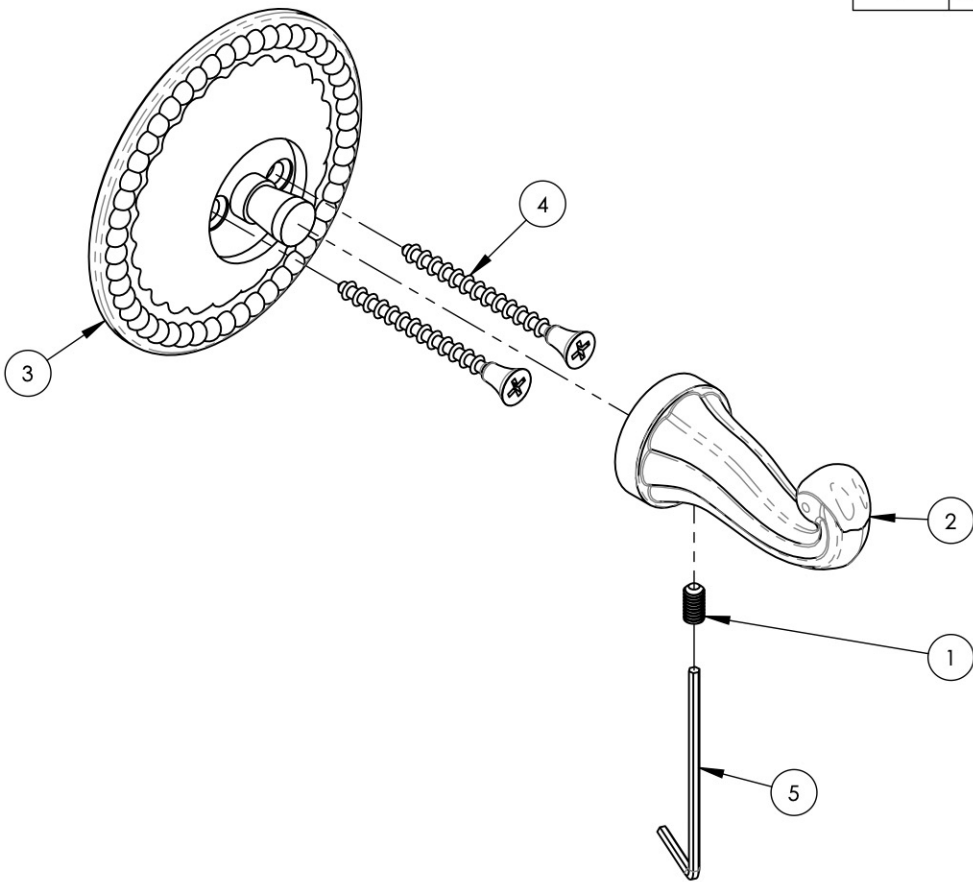

5

4

3

2

1

ITEM NO.	PART NUMBER	DESCRIPTION	QTY.
1	92010	SET SCREW, CUP POINT 8-32UNC 5/16" LENGTH SS	1
2	P23046/00	KPG10 ROBE HOOK	1
3	P23055	KPG BACK PLATE	1
4	P36005	#6 DRY WALL SCREW	2
5	P39001	HEX KEY 5/64, FOR 8-32 SET SCREW	1

ROBE HOOK, GEORGIAN & BARCELONA (360-76/00)

SIZE A	ASM/PRT NO. KPG10/00	REV A
SCALE: 1:1.5	WEIGHT: lbs.	SHEET 1 OF 2

5

4

3

2

1