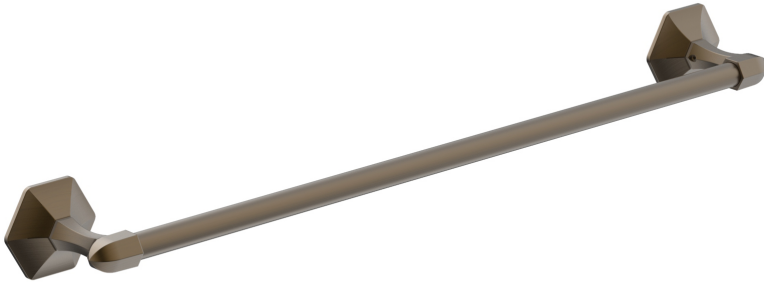

TECHNICAL DETAILS

ADA Compliance: No
Primary Material: Brass

PRODUCT FEATURES

- Style: Traditional
- Collection: Le Verre & La Crosse

CODES & STANDARDS

WARRANTY

Mechanical Warranty: 10 Years from date of purchase.
Finish Warranty: See catalog for further information.