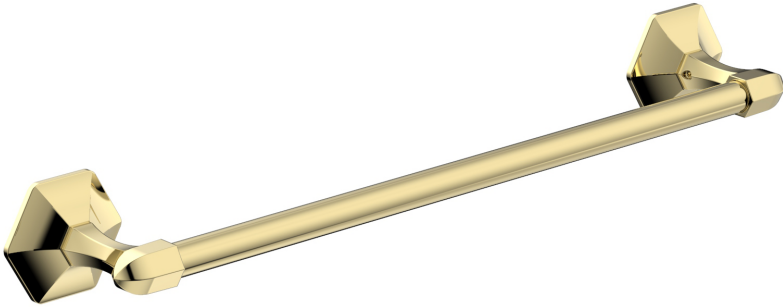

TECHNICAL DETAILS

ADA Compliance: No
Primary Material: Brass

PRODUCT FEATURES

- Style: Traditional
- Collection: Le Verre & La Crosse

CODES & STANDARDS

WARRANTY

Mechanical Warranty: 10 Years from date of purchase.
Finish Warranty: See catalog for further information.