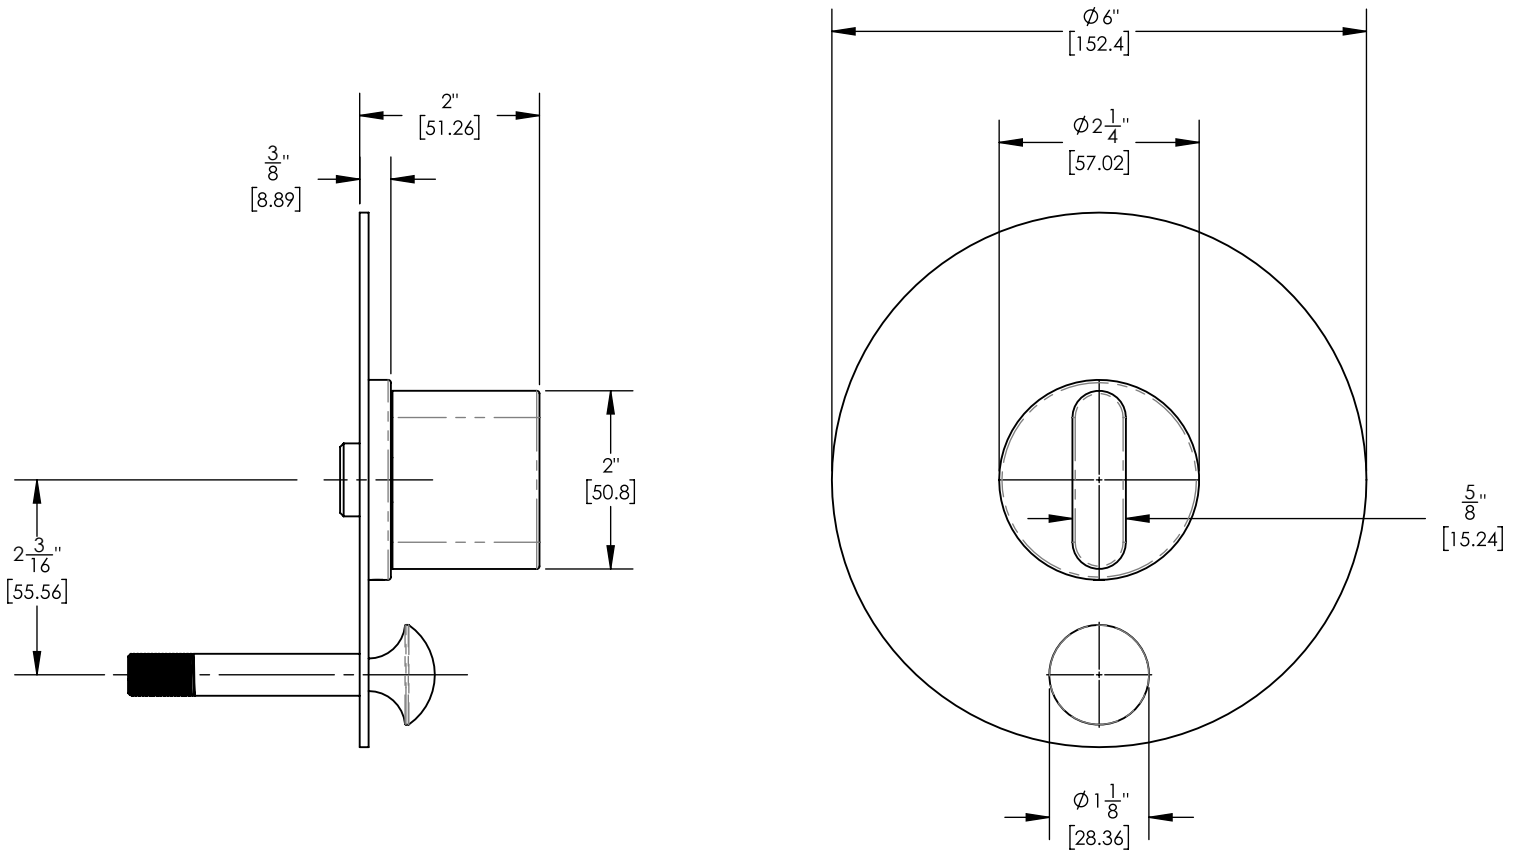

4-553

■ PRODUCT FEATURES

- Style: Contemporary
- Collection: Rond
- Temperature Controlled Pressure Balance
- Blade Handle
-
-

■ TECHNICAL DETAILS

ADA Compliance: Yes
 Access Hole Diameter: 5"
 Handle Turn Angle: 115°
 Installation Type: Wall Mounted
 Primary Material: Brass
 Valve Material: Ceramic

■ PRODUCT DIMENSIONS

www.phylrich.com

1261 Logan Avenue, Costa Mesa, California 92626.
 Phone: 714.361.4800 Fax: 714.617.3120

CODES & STANDARDS

ASME A112.181/ CSA B1251, ASME 112.18.2/ CSA B125.2, ANSI NSF, CEC