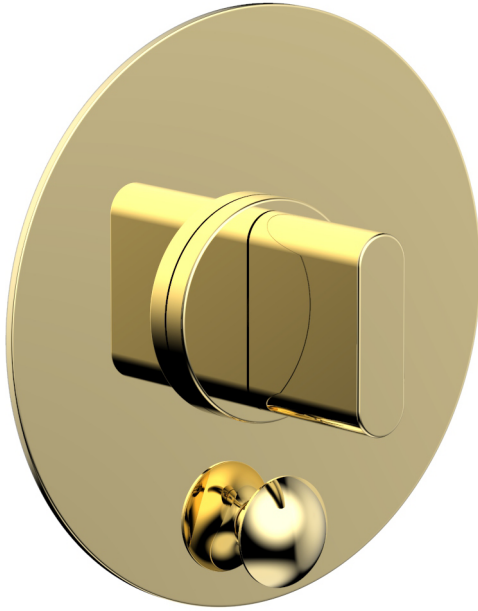

4-553

■ PRODUCT FEATURES

- Style: Contemporary
- Collection: Rond
- Temperature Controlled Pressure Balance
- Blade Handle
-
-

■ TECHNICAL DETAILS

ADA Compliance: Yes
 Access Hole Diameter: 5"
 Handle Turn Angle: 115°
 Installation Type: Wall Mounted
 Primary Material: Brass
 Valve Material: Ceramic