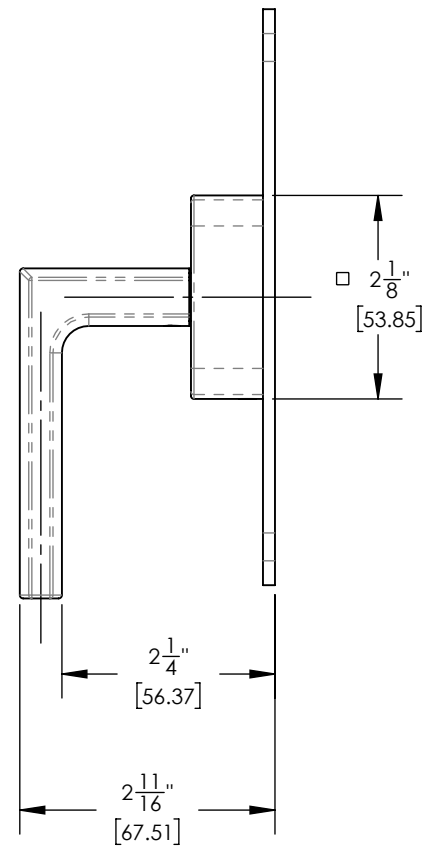

4-514

■ **PRODUCT FEATURES**

- Style: Contemporary
- Collection: Radi
- Temperature Controlled Pressure Balance
- Lever Handle
-
-

■ **TECHNICAL DETAILS**

ADA Compliance: Yes
 Access Hole Diameter: 5"
 Handle Turn Angle: 115°
 Installation Type: Wall Mounted
 Primary Material: Brass
 Valve Material: Ceramic

■ **PRODUCT DIMENSIONS**

www.phylrich.com

1261 Logan Avenue, Costa Mesa, California 92626.
 Phone: 714.361.4800 Fax: 714.617.3120

CODES & STANDARDS

ASME A112.181/ CSA B1251, ASME 112.18.2/ CSA B125.2, ANSI NSF, CEC