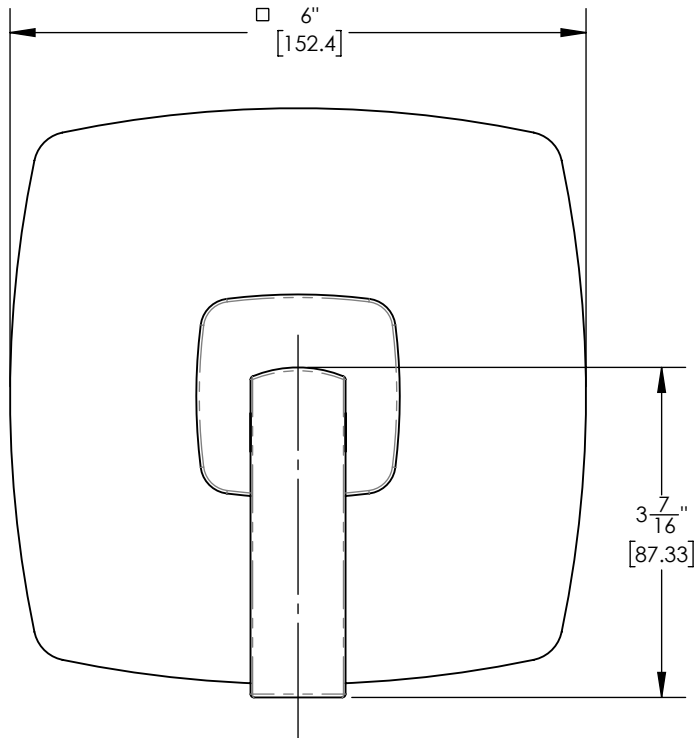

4-514

■ **PRODUCT FEATURES**

- Style: Contemporary
- Collection: Radi
- Temperature Controlled Pressure Balance
- Lever Handle
-
-

■ **TECHNICAL DETAILS**

ADA Compliance: Yes
 Access Hole Diameter: 5"
 Handle Turn Angle: 115°
 Installation Type: Wall Mounted
 Primary Material: Brass
 Valve Material: Ceramic

■ **PRODUCT DIMENSIONS**

www.phylrich.com

1261 Logan Avenue, Costa Mesa, California 92626.
 Phone: 714.361.4800 Fax: 714.617.3120

CODES & STANDARDS

ASME A112.181/ CSA B1251, ASME 112.18.2/ CSA B125.2, ANSI NSF, CEC