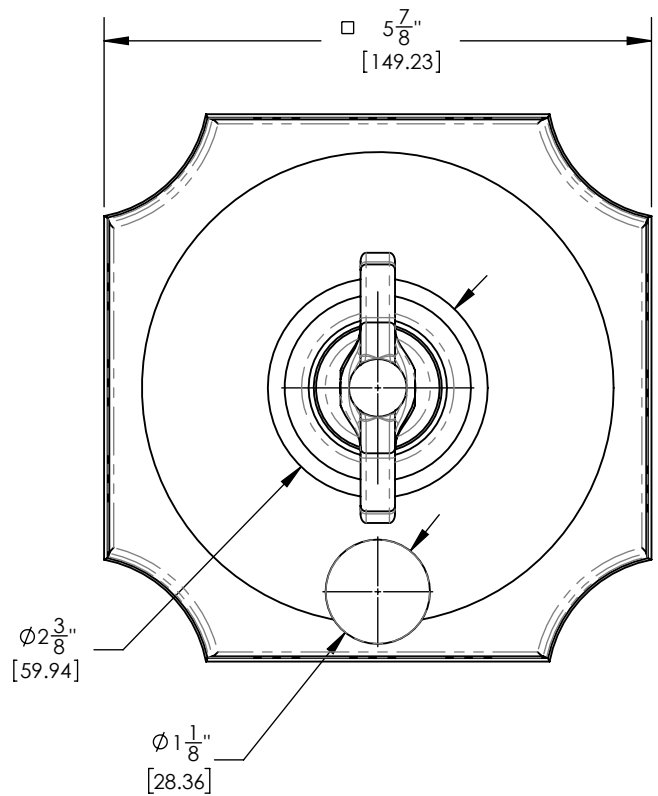

4-470

■ **PRODUCT FEATURES**

- Style: Baroque
- Collection: Maison
- Temperature Controlled Pressure Balance
- Cross Handle
- 
- 

■ **TECHNICAL DETAILS**

ADA Compliance: No  
 Access Hole Diameter: 5"  
 Handle Turn Angle: 115°  
 Installation Type: Wall Mounted  
 Primary Material: Brass  
 Valve Material: Ceramic

■ **PRODUCT DIMENSIONS**

[www.phylrich.com](http://www.phylrich.com)

1261 Logan Avenue, Costa Mesa, California 92626.  
 Phone: 714.361.4800 Fax: 714.617.3120

**CODES & STANDARDS**

ASME A112.181/ CSA B1251, ASME 112.18.2/ CSA B125.2, ANSI NSF, CEC