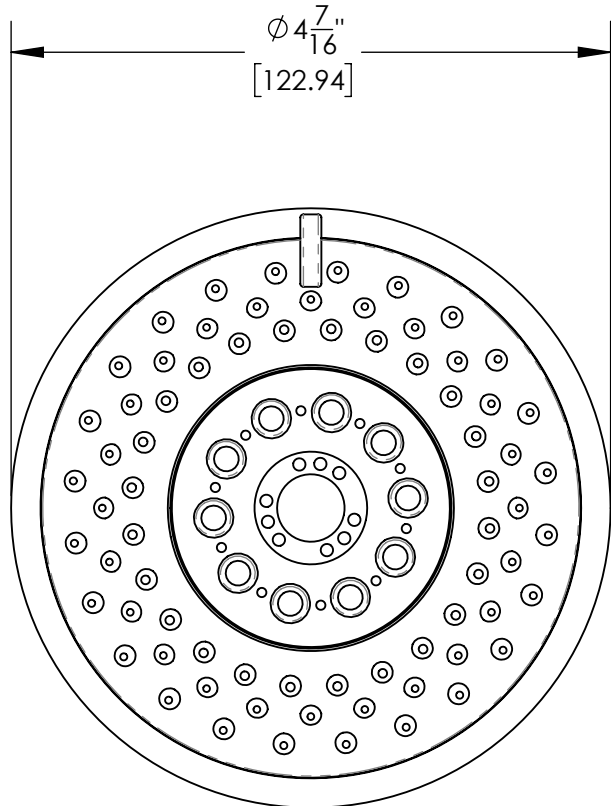

3-454

■ **PRODUCT FEATURES**

- Three Functions:
Aerated, Massage & Rain
- 5" Shower Head
- Contemporary Style
- **Shower Head only**

■ **TECHNICAL DETAILS**

ADA Compliance: No
Flow Restriction: 1.8 gpm

■ **PRODUCT DIMENSIONS**