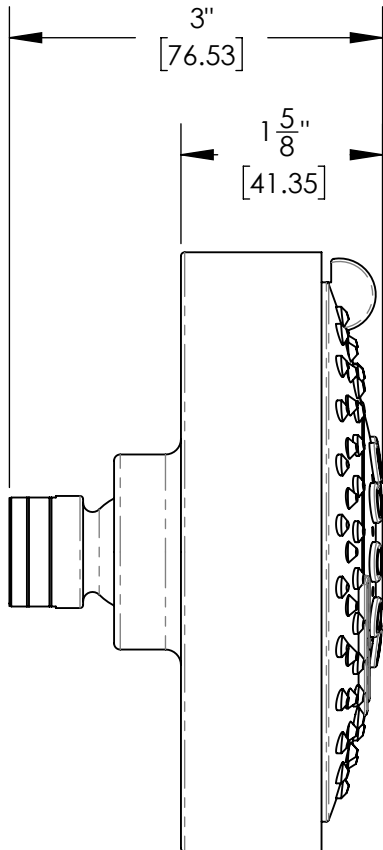

3-454

■ **PRODUCT FEATURES**

- Three Functions:
Aerated, Massage & Rain
- 5" Shower Head
- Contemporary Style
- **Shower Head only**

■ **TECHNICAL DETAILS**

ADA Compliance: No
Flow Restriction: 1.8 gpm

■ **PRODUCT DIMENSIONS**