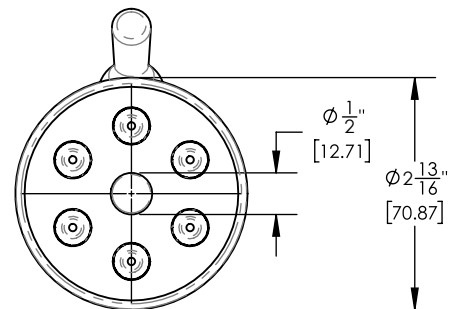

PRODUCT DIMENSIONS

www.phylrich.com

1261 Logan Avenue, Costa Mesa, California 92626.
Phone: 714.361.4800 Fax: 714.617.3120

Rev-

CODES & STANDARDS

ASME A112.181/ CSA B1251, ASME 112.18.2/ CSA B125.2, ANSI NSF, CEC

WARRANTY

Mechanical Warranty: 10 Years from date of purchase.
Finish Warranty: See catalog for further information.