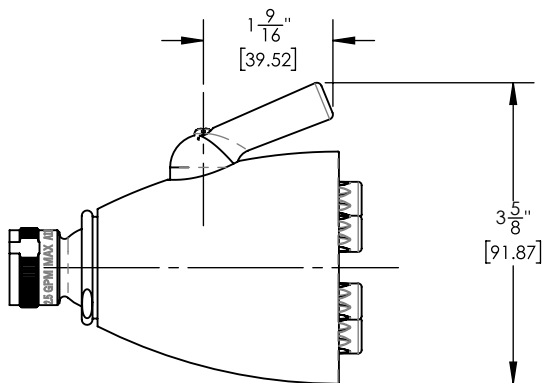

PRODUCT DIMENSIONS

www.phylrich.com

1261 Logan Avenue, Costa Mesa, California 92626.
Phone: 714.361.4800 Fax: 714.617.3120

Rev-

CODES & STANDARDS

ASME A112.181/ CSA B1251, ASME 112.18.2/ CSA B125.2, ANSI NSF, CEC

WARRANTY

Mechanical Warranty: 10 Years from date of purchase.
Finish Warranty: See catalog for further information.