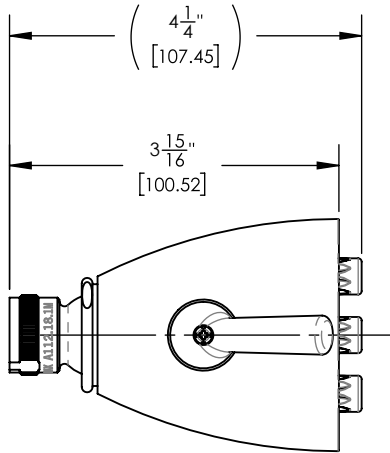

PRODUCT DIMENSIONS

www.phylrich.com

1261 Logan Avenue, Costa Mesa, California 92626.
Phone: 714.361.4800 Fax: 714.617.3120

Rev-

CODES & STANDARDS

ASME A112.181/ CSA B1251, ASME 112.18.2/ CSA B125.2, ANSI NSF, CEC

WARRANTY

Mechanical Warranty: 10 Years from date of purchase.
Finish Warranty: See catalog for further information.