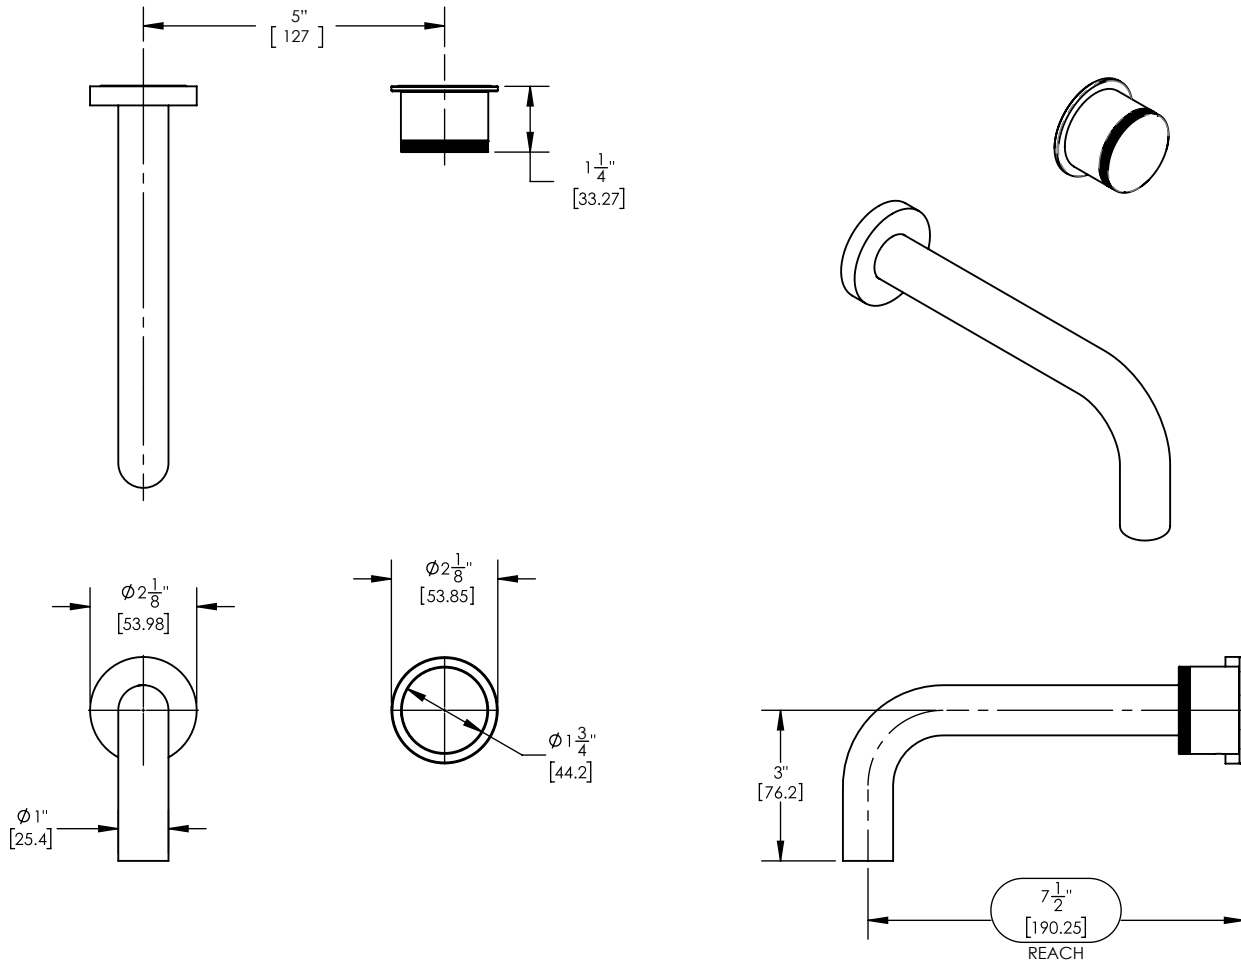

Single Handle Wall Lavatory Set w/ Knurled Handle

230-18

PRODUCT FEATURES

- Style: Contemporary
- Collection: Basic II
- Temperature Controlled By Handles
- Knurled Handle
-
-

TECHNICAL DETAILS

ADA Compliance: No
Drain Assembly Material: Brass
Fitting Hole Diameter: 1 1/8"
Number of Holes: Two Hole
Number of Handles: One
Handle Turn Angle: Quarter Turn
Spout Reach: 7 1/2"
Installation Type: Wall Mounted
Primary Material: Brass
Valve Material: Ceramic
Flow Restriction: 1.2 gpm
Water Pressure Maximum: 85 PSI
Water Pressure Minimum: 20 PSI
Water Pressure Recommended: 60 PSI

PRODUCT DIMENSIONS

www.phylrich.com

1261 Logan Avenue, Costa Mesa, California 92626.
Phone: 714.361.4800 Fax: 714.617.3120

Rev-

CODES & STANDARDS

ASME A112.181/CSA B1251, ASME 112.18.2/CSA B125.2, ANSI NSF, CEC