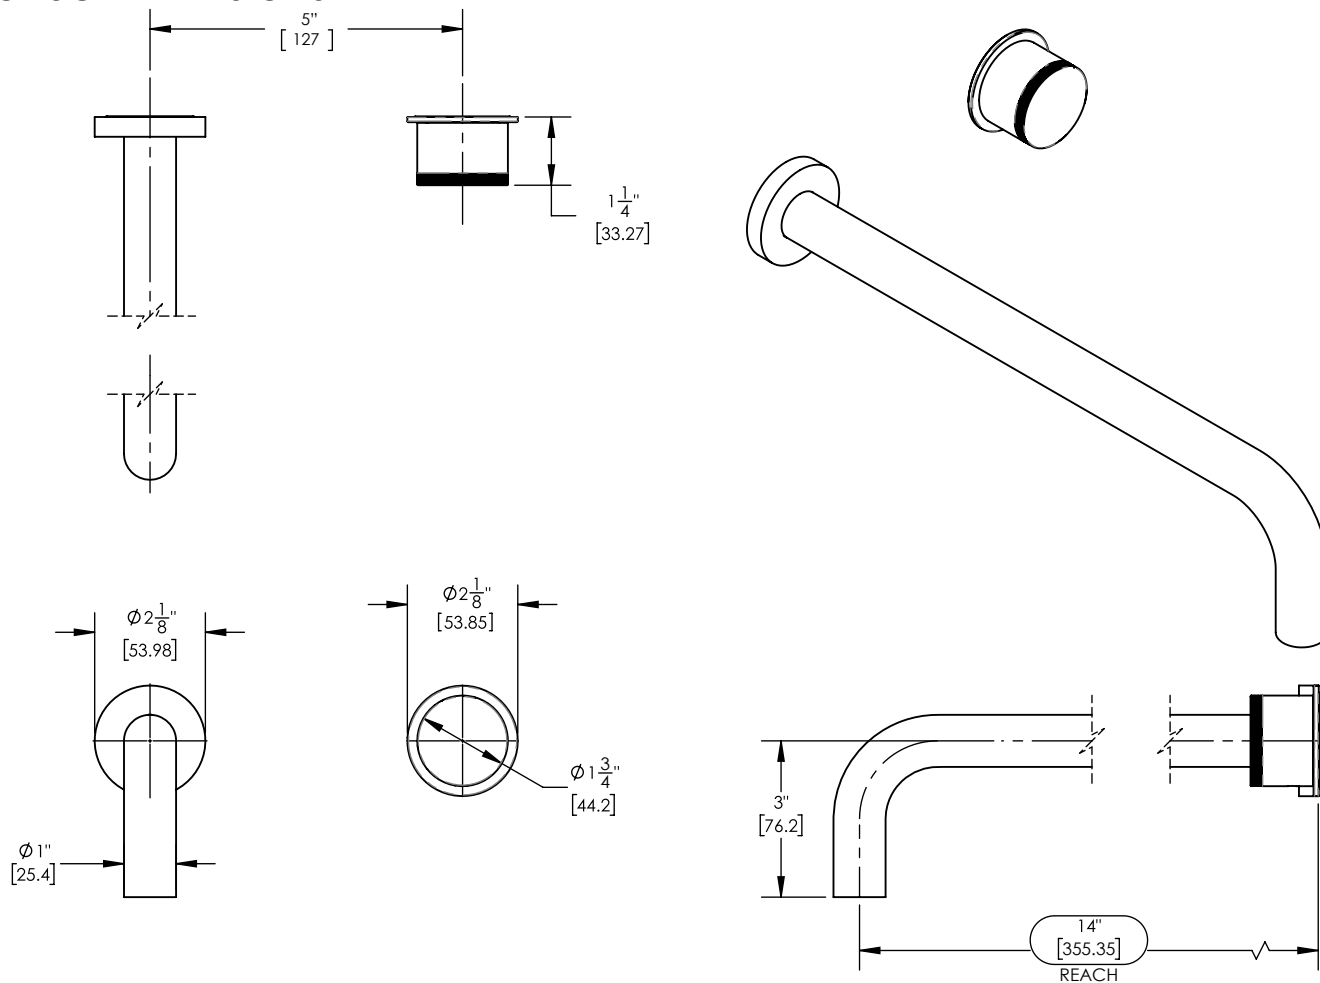

PRODUCT DIMENSIONS

www.phylrich.com

1261 Logan Avenue, Costa Mesa, California 92626.
Phone: 714.361.4800 Fax: 714.617.3120

Rev-

CODES & STANDARDS

ASME A112.181/ CSA B1251, ASME 112.18.2/ CSA B125.2, ANSI NSF, CEC

WARRANTY

Mechanical Warranty: 10 Years from date of purchase.
Finish Warranty: See catalog for further information.