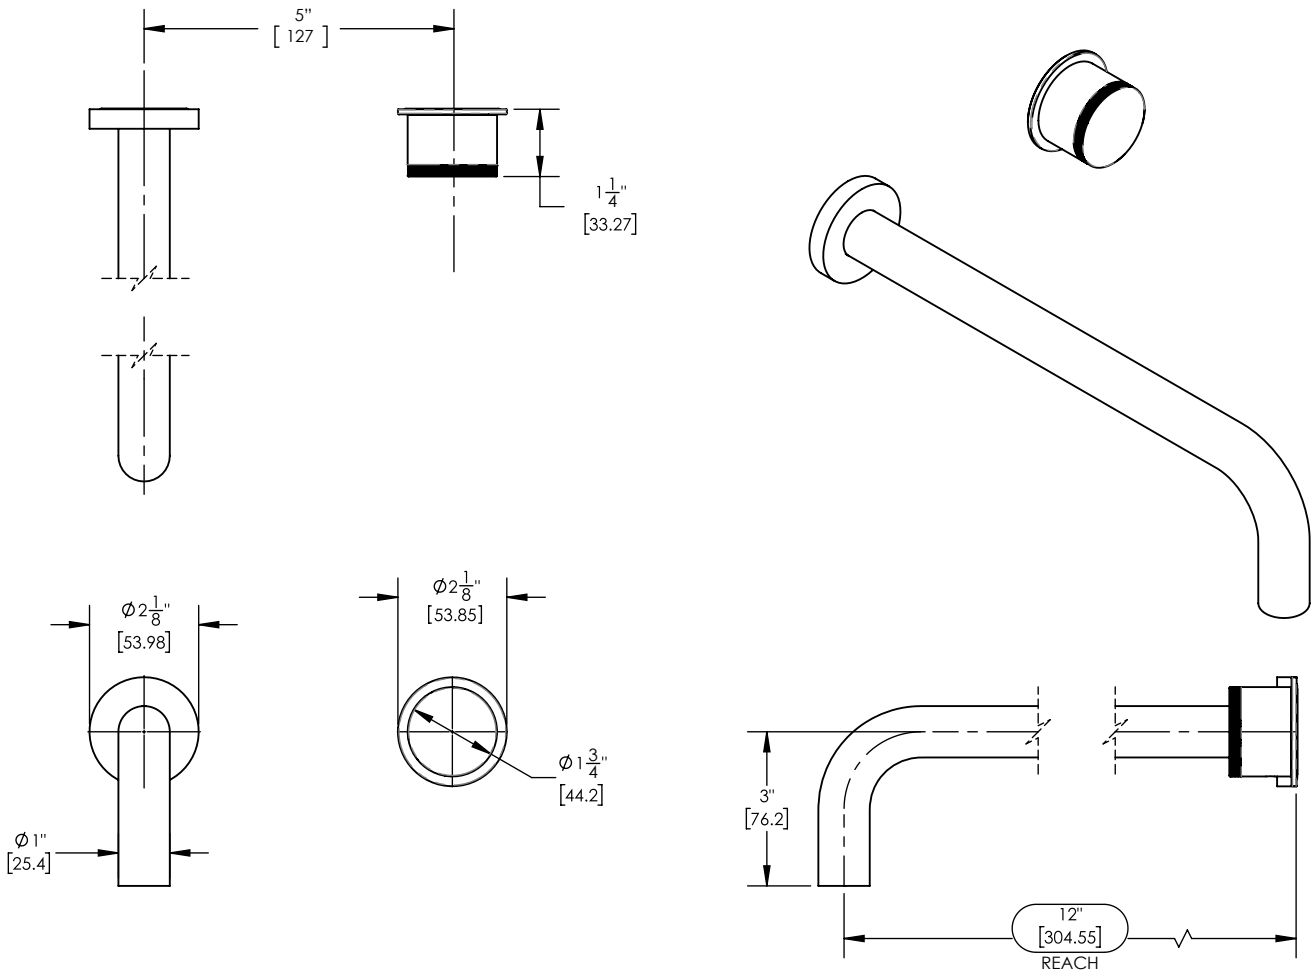

PRODUCT DIMENSIONS

www.phylrich.com

1261 Logan Avenue, Costa Mesa, California 92626.
Phone: 714.361.4800 Fax: 714.617.3120

CODES & STANDARDS

ASME A112.181/ CSA B1251, ASME 112.18.2/ CSA B125.2, ANSI NSF, CEC

WARRANTY

Mechanical Warranty: 10 Years from date of purchase.
Finish Warranty: See catalog for further information.

Rev-