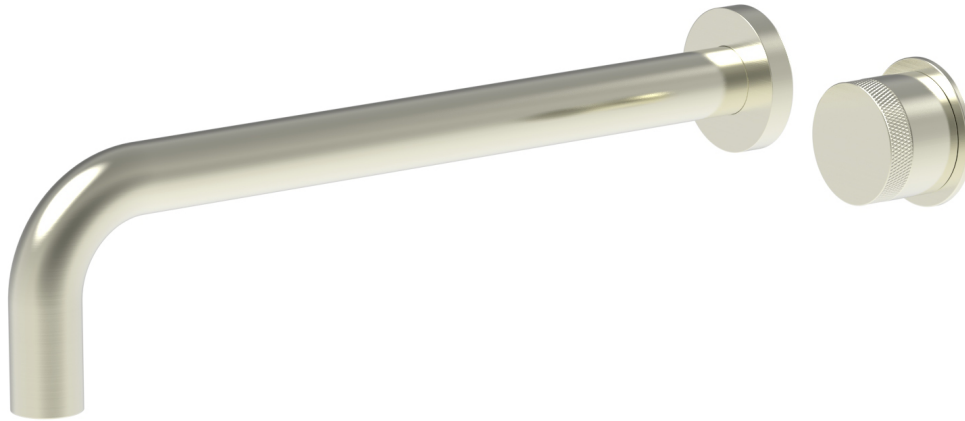

# 12" Single Handle Wall Lavatory Set w/ Knurled Handle

230-18-12

## PRODUCT FEATURES

- Style: Contemporary
- Collection: Basic II
- Temperature Controlled By Handles
- Knurled Handle
- 
- 

## TECHNICAL DETAILS

ADA Compliance: No  
 Drain Assembly Material: Brass  
 Fitting Hole Diameter: 1 1/8"  
 Number of Holes: Two Hole  
 Number of Handles: One  
 Handle Turn Angle: Quarter Turn  
 Spout Reach: 12"  
 Installation Type: Wall Mounted  
 Primary Material: Brass  
 Valve Material: Ceramic  
 Flow Restriction: 1.2 gpm  
 Water Pressure Maximum: 85 PSI  
 Water Pressure Minimum: 20 PSI  
 Water Pressure Recommended: 60 PSI