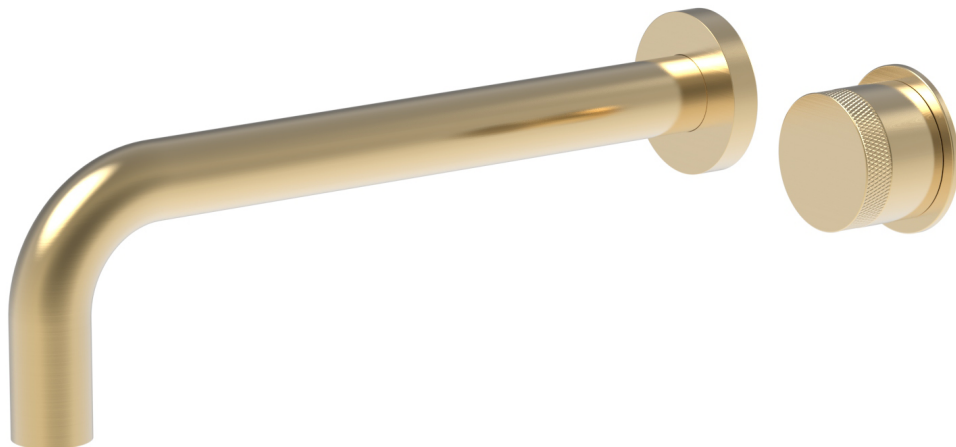

# 10" Single Handle Wall Lavatory Set w/ Knurled Handle

230-18-10

## PRODUCT FEATURES

- Style: Contemporary
- Collection: Basic II
- Temperature Controlled By Handles
- Knurled Handle
- 
- 

## TECHNICAL DETAILS

ADA Compliance: No  
Drain Assembly Material: Brass  
Fitting Hole Diameter: 1 1/8"  
Number of Holes: Two Hole  
Number of Handles: One  
Handle Turn Angle: Quarter Turn  
Spout Reach: 10"  
Installation Type: Wall Mounted  
Primary Material: Brass  
Valve Material: Ceramic  
Flow Restriction: 1.2 gpm  
Water Pressure Maximum: 85 PSI  
Water Pressure Minimum: 20 PSI  
Water Pressure Recommended: 60 PSI