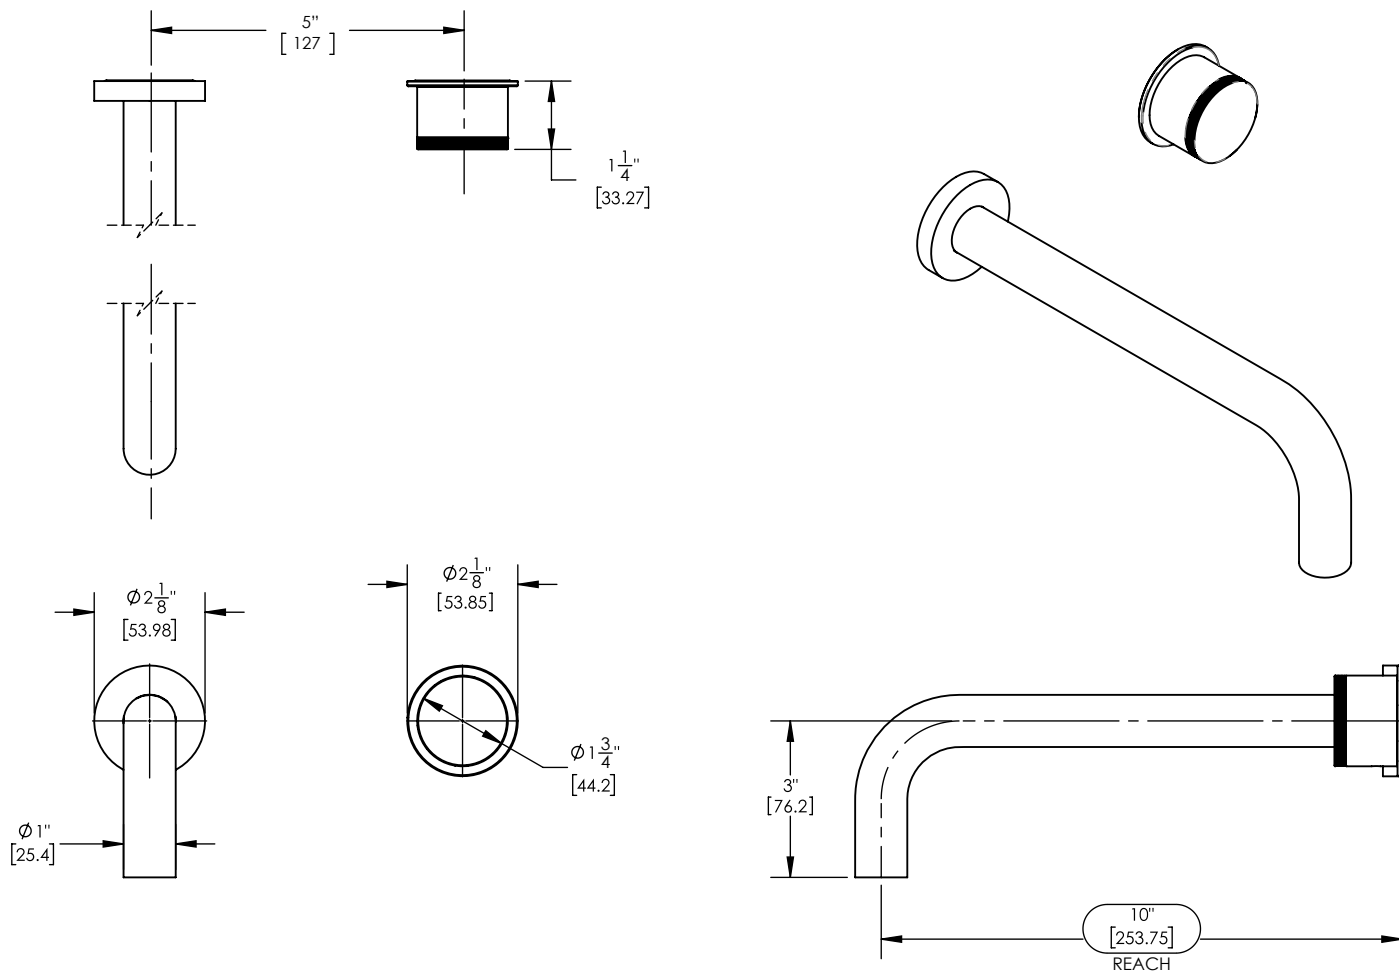

PRODUCT DIMENSIONS

www.phylrich.com

1261 Logan Avenue, Costa Mesa, California 92626.
Phone: 714.361.4800 Fax: 714.617.3120

CODES & STANDARDS

ASME A112.181/ CSA B1251, ASME 112.18.2/ CSA B125.2, ANSI NSF, CEC

WARRANTY

Mechanical Warranty: 10 Years from date of purchase.
Finish Warranty: See catalog for further information.

Rev-