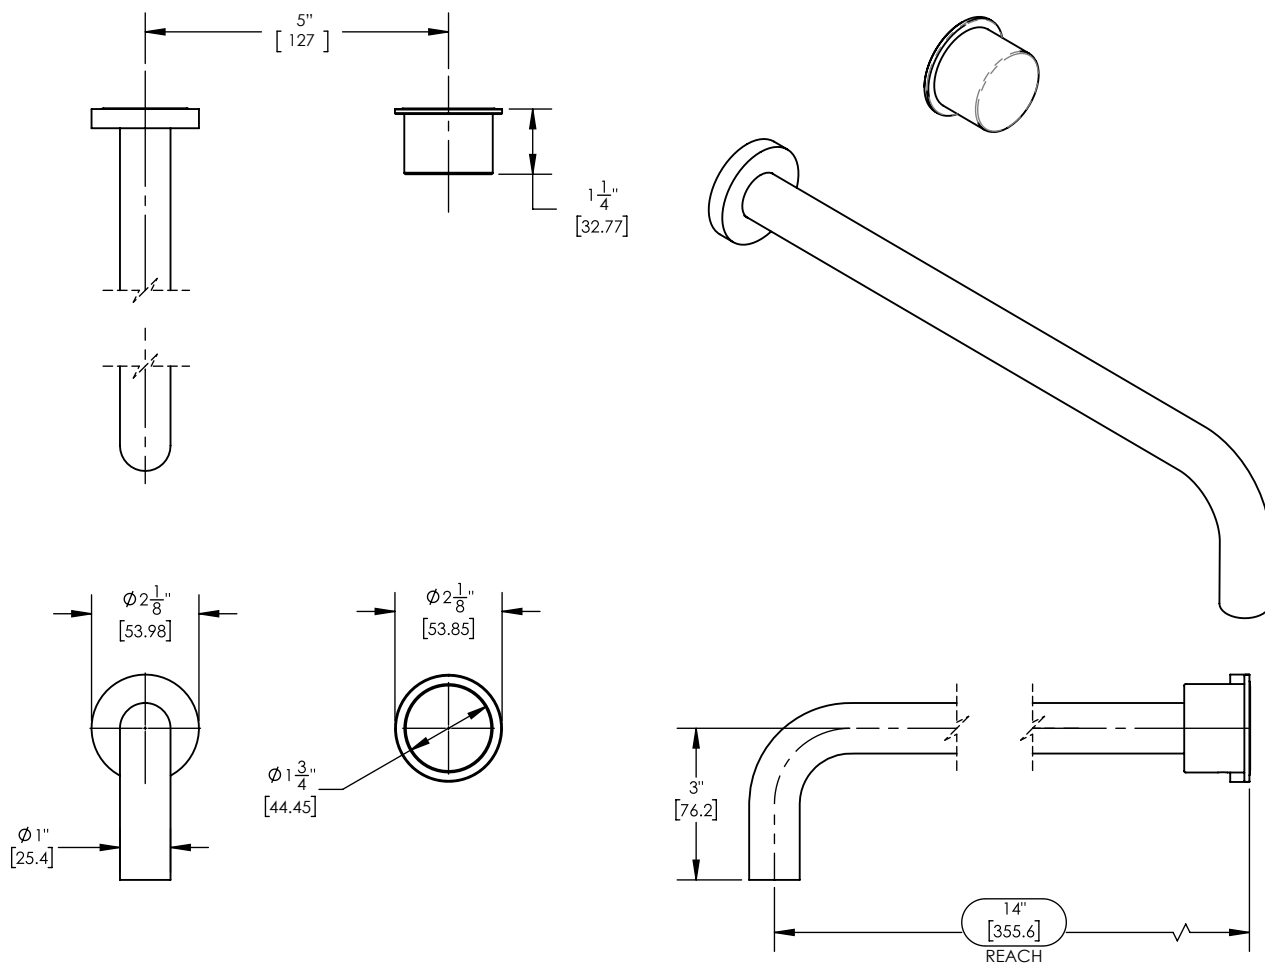

14" Single Handle Wall Lavatory Set w/ Marble Handle

230-17-14

PRODUCT FEATURES

- Style: Contemporary
- Collection: Basic II
- Temperature Controlled By Handles
- **Marble Handle Options:**
 - Black Marble Handle (X030)
 - White Marble Handle (X031)

TECHNICAL DETAILS

ADA Compliance: No
 Drain Assembly Material: Brass
 Fitting Hole Diameter: 1 1/8"
 Number of Holes: Two Hole
 Number of Handles: One
 Handle Turn Angle: Quarter Turn
 Spout Reach: 14"
 Installation Type: Wall Mounted
 Primary Material: Brass
 Valve Material: Ceramic
 Flow Restriction: 1.2 gpm
 Water Pressure Maximum: 85 PSI
 Water Pressure Minimum: 20 PSI
 Water Pressure Recommended: 60 PSI

PRODUCT DIMENSIONS

www.phylrich.com

1261 Logan Avenue, Costa Mesa, California 92626.
 Phone: 714.361.4800 Fax: 714.617.3120

Rev-

CODES & STANDARDS

ASME A112.181/ CSA B1251, ASME 112.18.2/ CSA B125.2, ANSI NSF, CEC