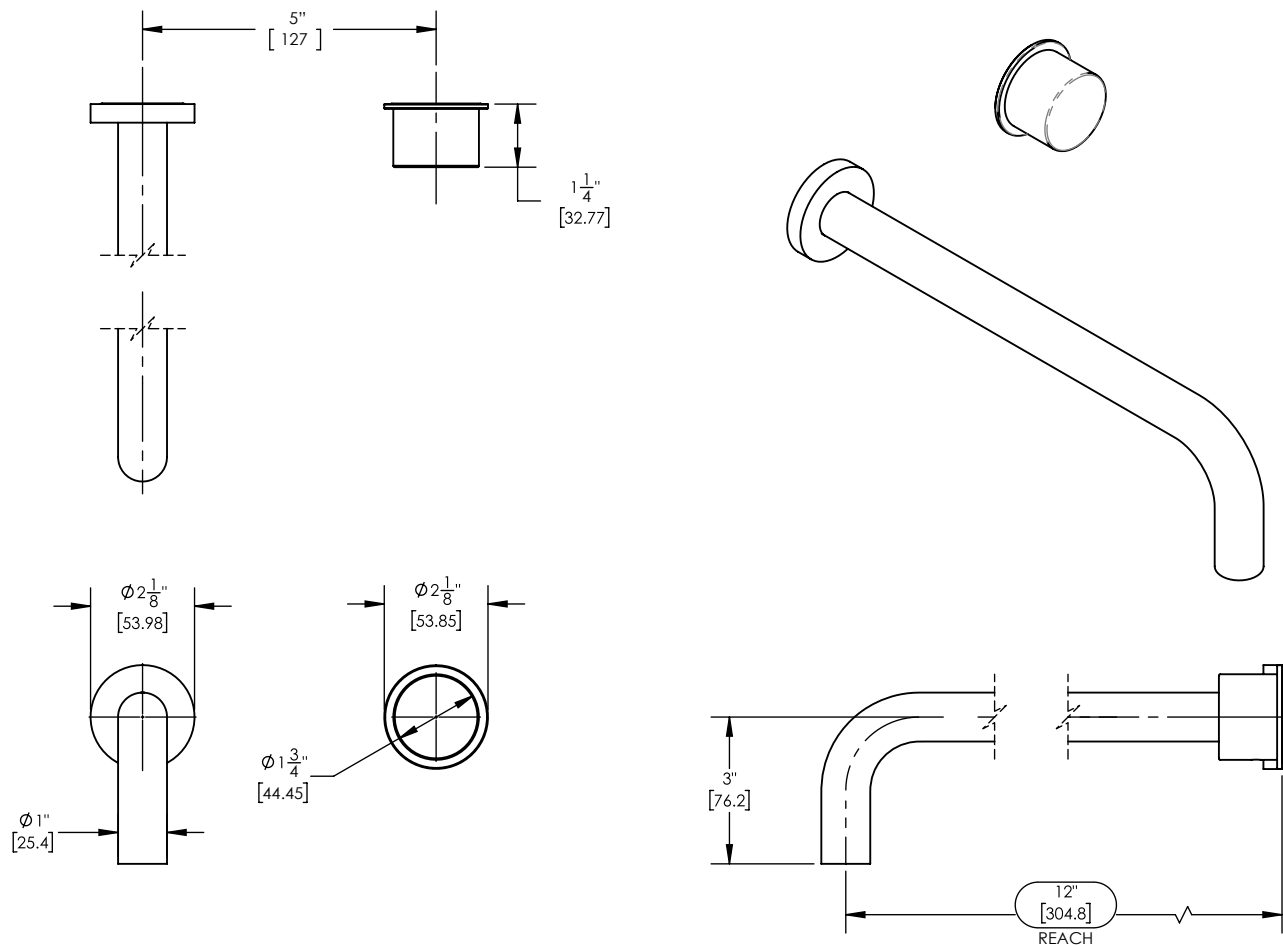

12" Single Handle Wall Lavatory Set w/ Marble Handle

230-17-12

PRODUCT FEATURES

- Style: Contemporary
- Collection: Basic II
- Temperature Controlled By Handles
- **Marble Handle Options:**
 - Black Marble Handle (X030)
 - White Marble Handle (X031)

TECHNICAL DETAILS

ADA Compliance: No
 Drain Assembly Material: Brass
 Fitting Hole Diameter: 1 1/8"
 Number of Holes: Two Hole
 Number of Handles: One
 Handle Turn Angle: Quarter Turn
 Spout Reach: 12"
 Installation Type: Wall Mounted
 Primary Material: Brass
 Valve Material: Ceramic
 Flow Restriction: 1.2 gpm
 Water Pressure Maximum: 85 PSI
 Water Pressure Minimum: 20 PSI
 Water Pressure Recommended: 60 PSI

PRODUCT DIMENSIONS

www.phylrich.com

1261 Logan Avenue, Costa Mesa, California 92626.
 Phone: 714.361.4800 Fax: 714.617.3120

Rev-

CODES & STANDARDS

ASME A112.181/CSA B1251, ASME 112.18.2/CSA B125.2, ANSI NSF, CEC