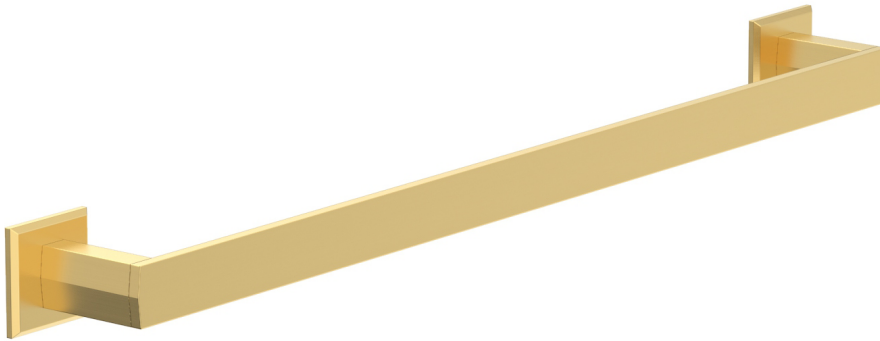

■ **PRODUCT FEATURES**

- Style: Contemporary
- Collection: Diama
-
-
-

■ **TECHNICAL DETAILS**

ADA Compliance: No
 Installation Type: Wall Mounted
 Primary Material: Brass

■ **PRODUCT DIMENSIONS**