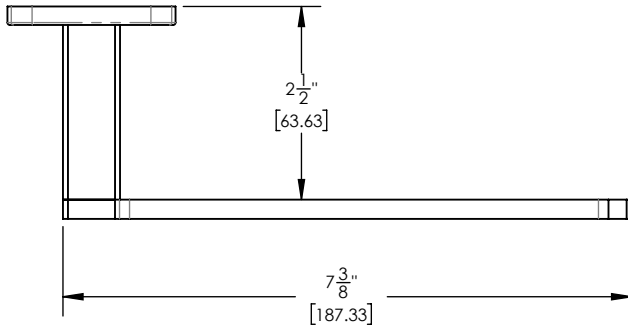

www.phylrich.com

1261 Logan Avenue, Costa Mesa, California 92626.
Phone: 714.361.4800 Fax: 714.617.3120

CODES & STANDARDS

ASME A112.181/ CSA B125.1, ASME 112.18.2/ CSA B125.2, ANSI NSF, CEC

WARRANTY

Mechanical Warranty: 10 Years from date of purchase.
Finish Warranty: See catalog for further information.

Rev-