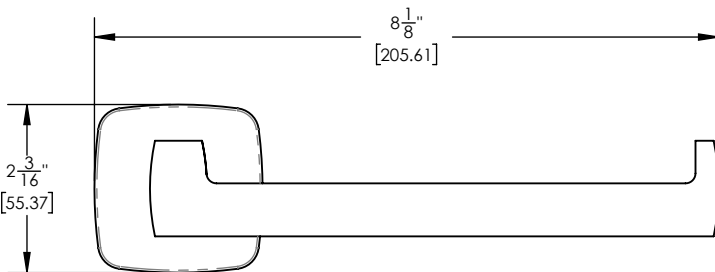

181-75

■ **PRODUCT FEATURES**

- Style: Contemporary
- Collection: Radi
-
-
-

■ **TECHNICAL DETAILS**

ADA Compliance: No
 Installation Type: Wall Mounted
 Primary Material: Brass

■ **PRODUCT DIMENSIONS**

www.phylrich.com