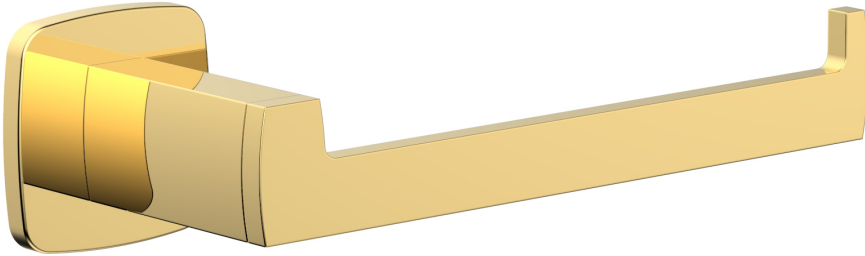

181-75

■ **PRODUCT FEATURES**

- Style: Contemporary
- Collection: Radi
-
-
-

■ **TECHNICAL DETAILS**

ADA Compliance: No
 Installation Type: Wall Mounted
 Primary Material: Brass

■ **PRODUCT DIMENSIONS**

www.phylrich.com