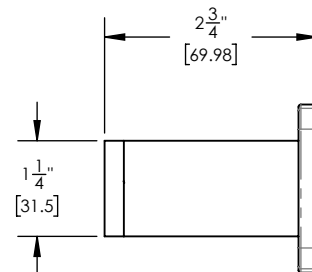

www.phylrich.com

1261 Logan Avenue, Costa Mesa, California 92626.
Phone: 714.361.4800 Fax: 714.617.3120

CODES & STANDARDS

ASME A112.181/ CSA B125.1, ASME 112.18.2/ CSA B125.2, ANSI NSF, CEC

WARRANTY

Mechanical Warranty: 10 Years from date of purchase.
Finish Warranty: See catalog for further information.

Rev-