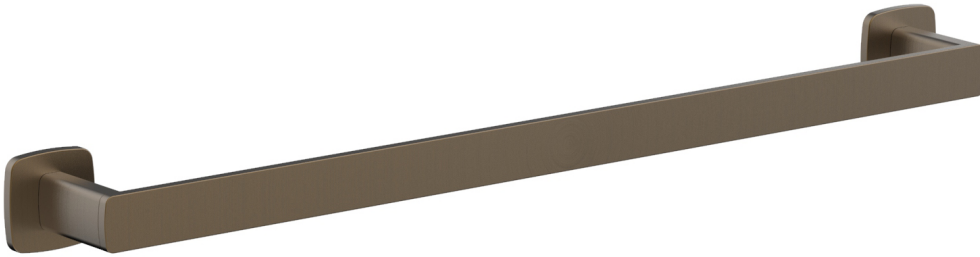

181-71

■ **PRODUCT FEATURES**

- Style: Contemporary
- Collection: Radi
-
-
-

■ **TECHNICAL DETAILS**

ADA Compliance: No
 Installation Type: Wall Mounted
 Primary Material: Brass

■ **PRODUCT DIMENSIONS**

www.phylrich.com