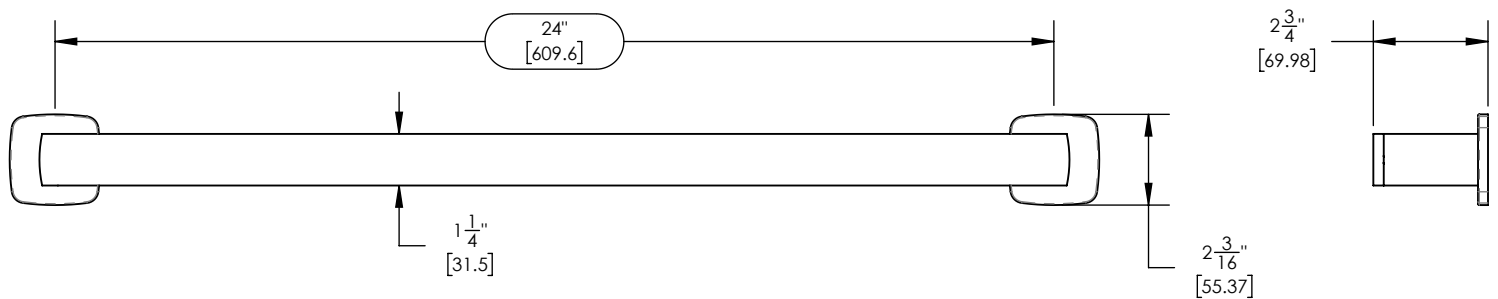

181-71

■ **PRODUCT FEATURES**

- Style: Contemporary
- Collection: Radi
-
-
-

■ **TECHNICAL DETAILS**

ADA Compliance: No
 Installation Type: Wall Mounted
 Primary Material: Brass

■ **PRODUCT DIMENSIONS**

www.phylrich.com