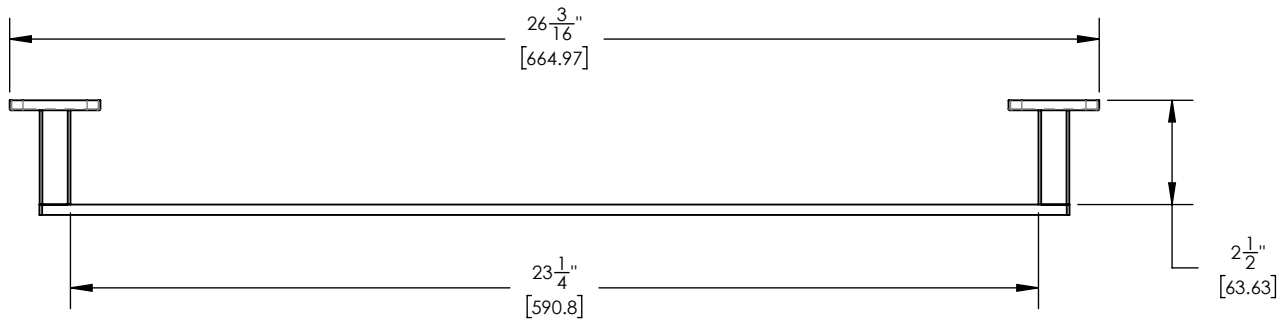

181-71

■ **PRODUCT FEATURES**

- Style: Contemporary
- Collection: Radi
-
-
-

■ **TECHNICAL DETAILS**

ADA Compliance: No
 Installation Type: Wall Mounted
 Primary Material: Brass

■ **PRODUCT DIMENSIONS**

www.phylrich.com