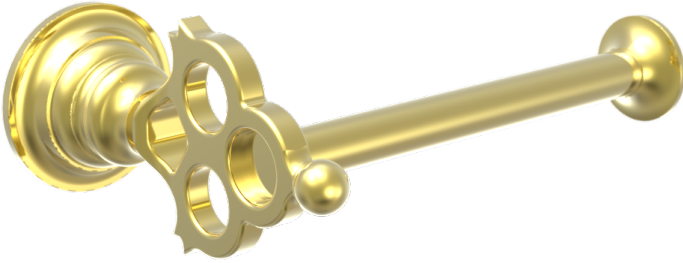

## TECHNICAL DETAILS

ADA Compliance: No  
Primary Material: Brass

## PRODUCT FEATURES

- Style: Baroque
- Collection: Maison