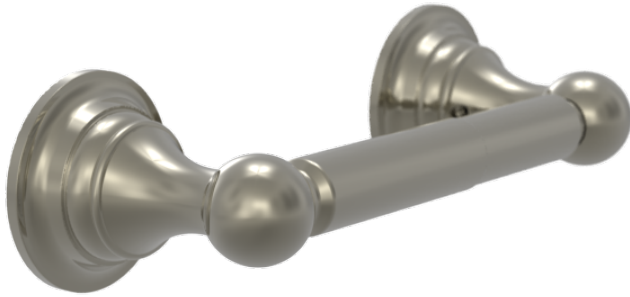

## TECHNICAL DETAILS

ADA Compliance: No

Mount Center to Center: 6 1/2"

Primary Material: Brass

## PRODUCT FEATURES

- Style: Baroque
- Collection: Couronne