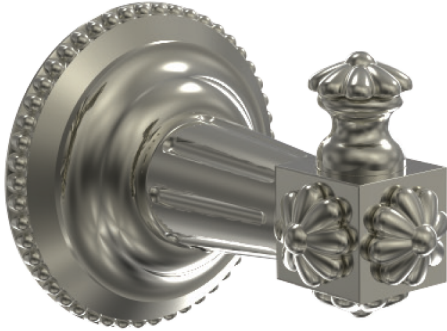

## TECHNICAL DETAILS

ADA Compliance: No  
Primary Material: Brass

## PRODUCT FEATURES

- Style: Baroque
- Collection: Marvelle