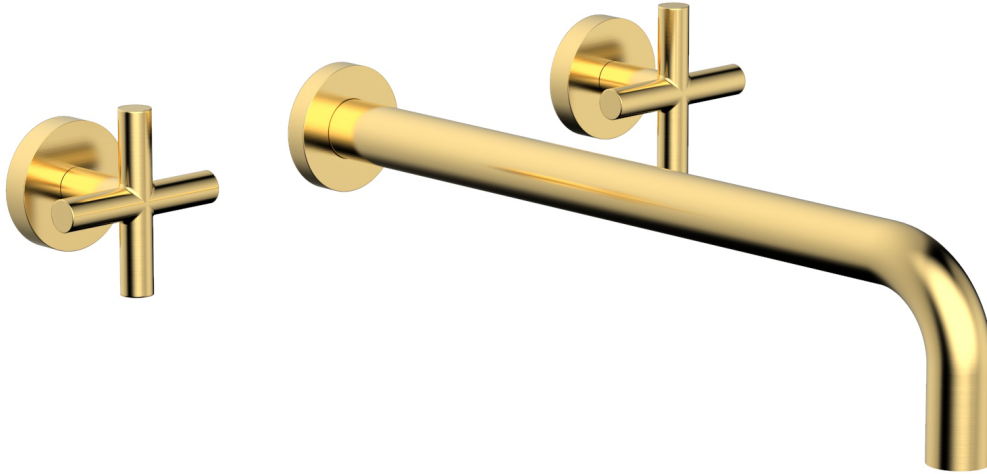

# Wall Tub Set w/ Cross Handles

120-56-14

## PRODUCT FEATURES

- Style: Transitional
- Collection: Transition
- Temperature Controlled By Handles
- Cross Handles
- 
- 

## TECHNICAL DETAILS

ADA Compliance: No  
Drain Assembly Material: Brass  
Fitting Hole Diameter: 1 1/8"  
Number of Holes: Three Hole  
Number of Handles: Two  
Handle Turn Angle: Quarter Turn  
Spout Reach: 14"  
Installation Type: Wall Mounted  
Primary Material: Brass  
Valve Material: Ceramic  
Flow Restriction: Full Flow  
Water Pressure Maximum: 85 PSI  
Water Pressure Minimum: 20 PSI  
Water Pressure Recommended: 60 PSI