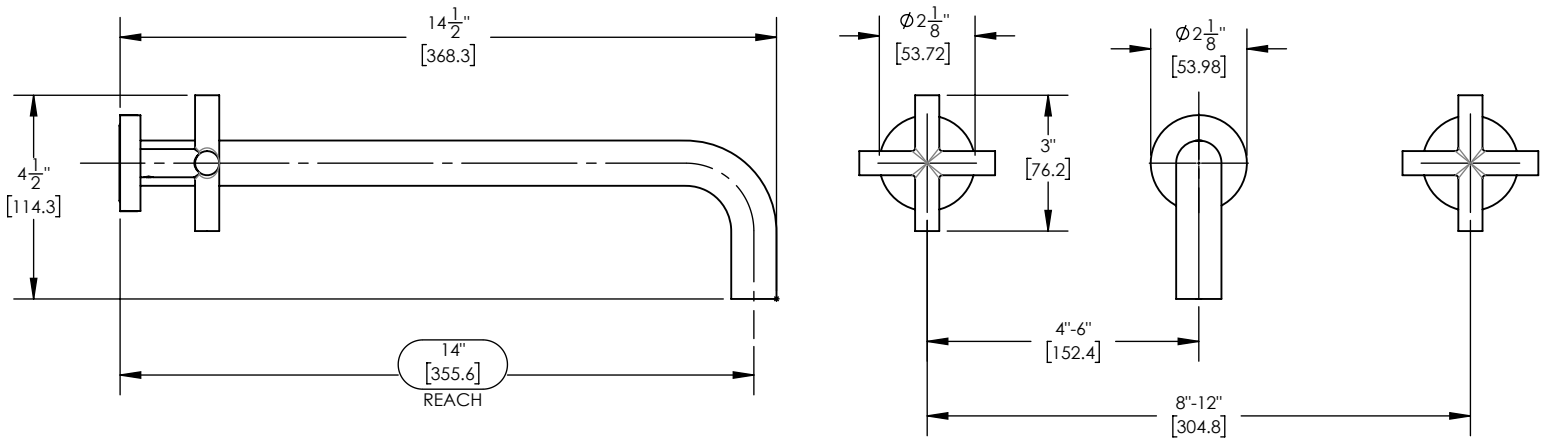

www.phylrich.com

1261 Logan Avenue, Costa Mesa, California 92626.
Phone: 714.361.4800 Fax: 714.617.3120

Rev-

CODES & STANDARDS

ASME A112.181/ CSA B1251, ASME 112.18.2/ CSA B125.2, ANSI NSF, CEC

WARRANTY

Mechanical Warranty: 10 Years from date of purchase.
Finish Warranty: See catalog for further information.